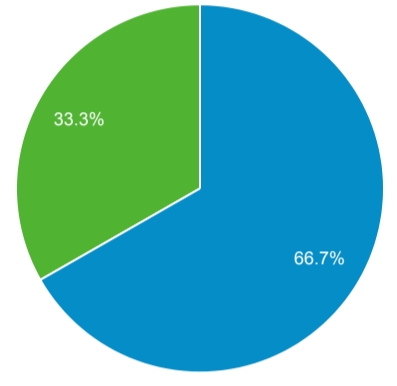

Users 411,299	New Users 394,443	Sessions 2,733,209	Number of Sessions per User 6.65
Pageviews 4,101,872	Pages / Session 1.50	Avg. Session Duration 00:01:53	Bounce Rate 76.18%

■ New Visitor ■ Returning Visitor